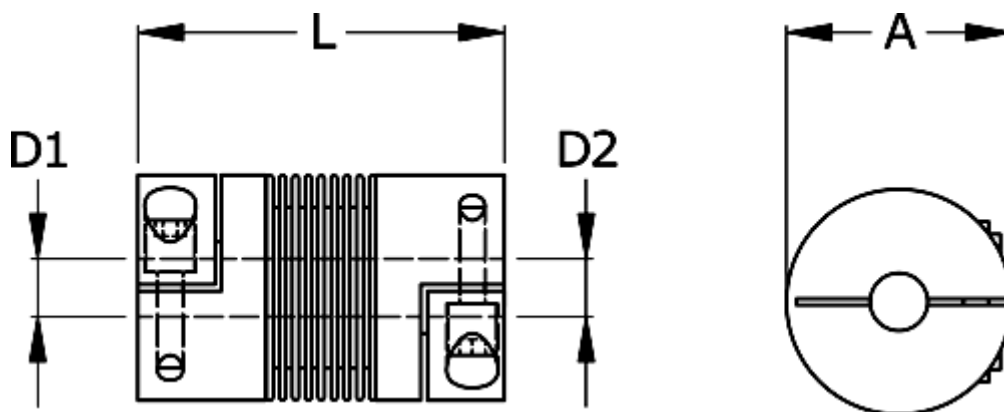

# Data Sheet

Article number: 3330200050210606

Description: Bellow coupling type 2 size5  
Length 21 mm, bore 6/6 mm

## Measures

A	= 15.5
D1	= 6
D2	= 6
L	= 21
Nom. torque NM (Tkn)	= 0.5